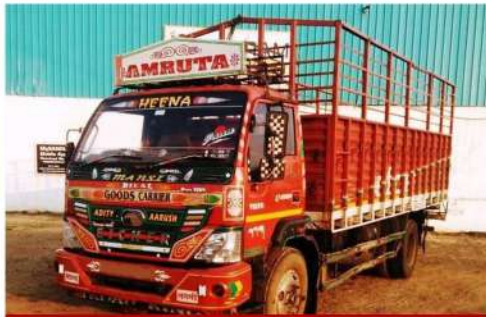

Eicher 11.10