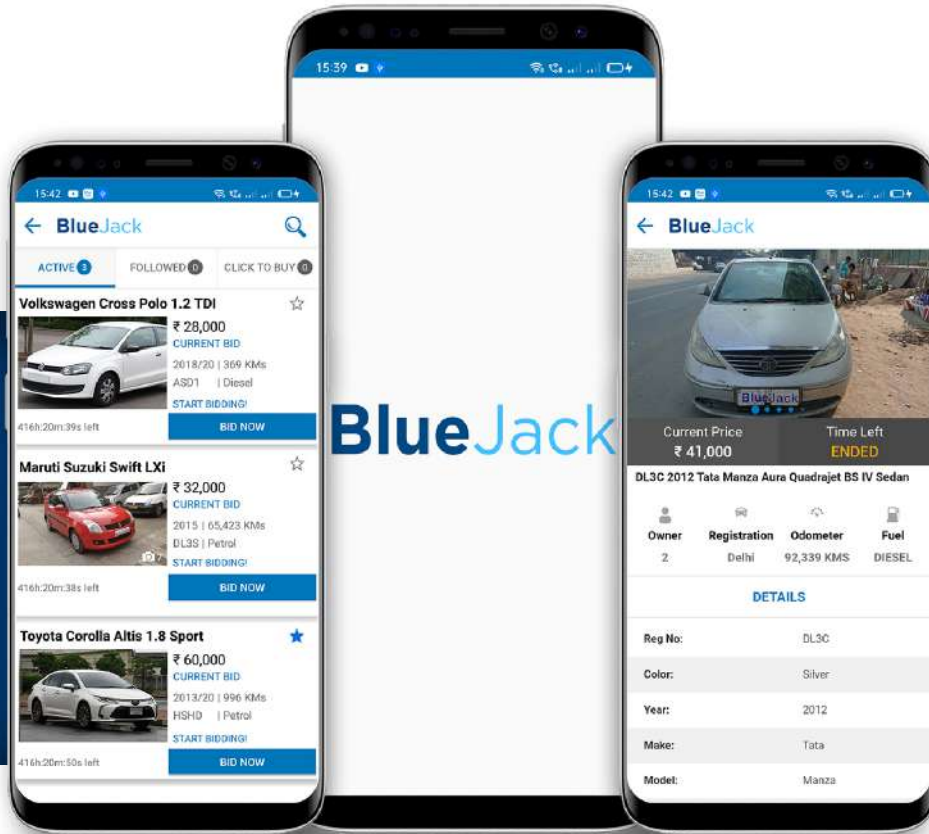

India's Leading Tech Platform For Exchange Of Pre-Owned Cars

USPs

6,000+ Registered Buyers

15,000+ Cars Sold

8 Prime Locations

50+ Sellers

100+ Strong Team