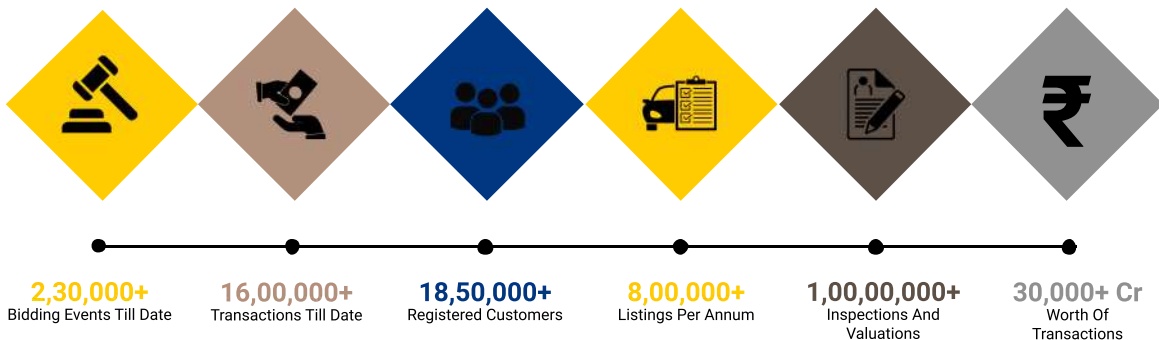

# India's Largest Phygital Pre-Owned Marketplace

- Strong Presence, 100+ Automalls Spread Across India
  - Access To Physical And Online Auction Platforms
  - Quick and Efficient Services
  - Extensive Remarketing
- Dedicated Customer Support Team
  - Exclusive Reward Program
- Transparent Process To Ensure Best Value For Your Inventory
  - Over 11 Years Of Service Excellence
- ISO 9001:2015, STQC & Great Place To Work Certified
  - Large Buyer Base Across India