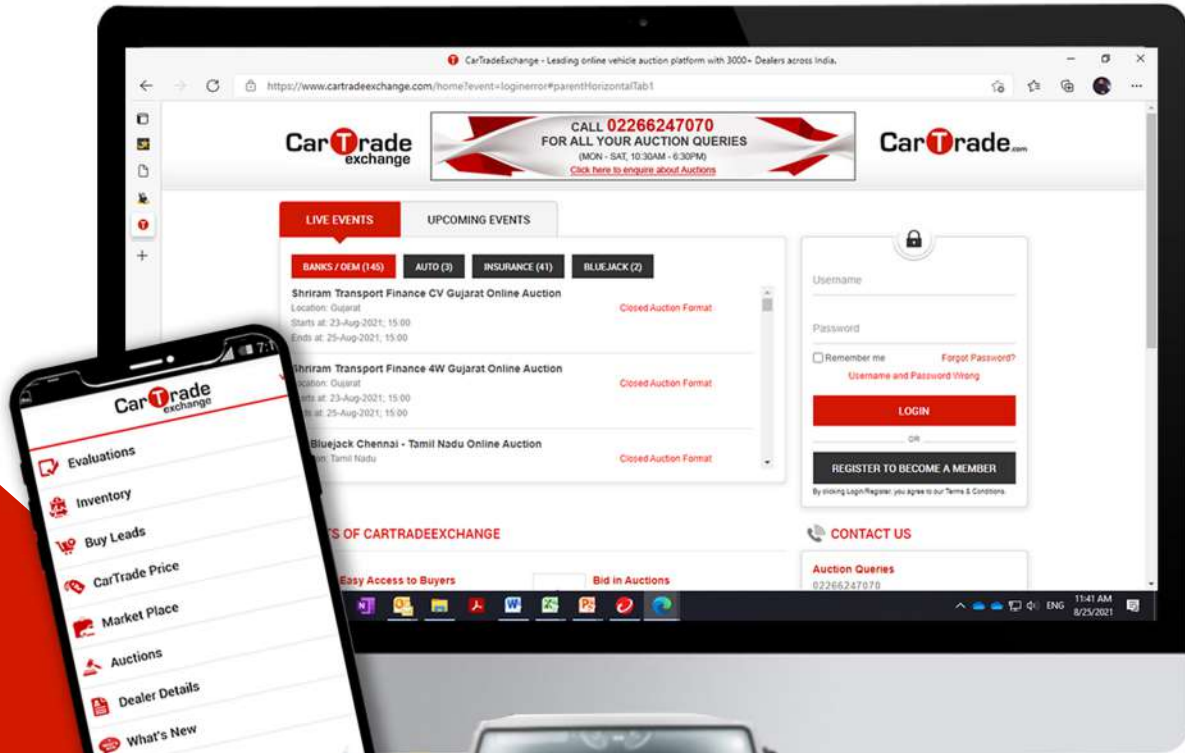

The Leading B2B Automobile Digital Marketplace

OUR GROWTH

23,000+
Network Of KYC
Verified Dealers

300+
Client Network

20,000+
Transactions
Per Month

2,500+
Auctions Every Month